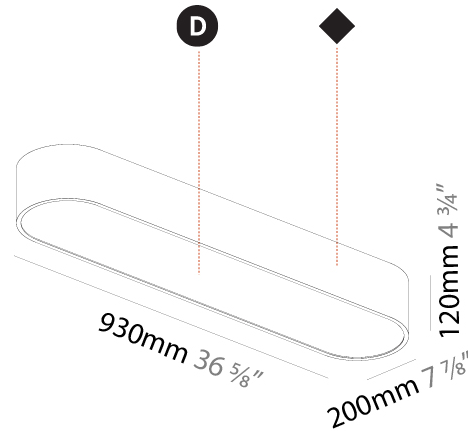

1. To build a product code in our configurator select the specify button on the base model # product page
2. To build a manual product code on this datasheet choose from the options listed below in blue font and add the suffix to the base model #

GENERAL

Series: Smoothy
Subseries: Smoothline
Brand: Prolicht
Division: Architectural
Mounting Type: Surface
Mounting Location: Ceiling
Subcategory: Ambient

PHYSICAL

Shape: Oval
Length (mm): 930
Length (in): 36 5/8
Width (mm): 200
Width (in): 7 7/8
Height (mm): 120
Height (in): 4 3/4
Light Distribution: Direct
Weight (kg): 5.108
Weight (lbs): 11.24
Diffuser: PMMA - Opal or Micro-Prism
Fixture Finish: SSR / BKV / CWI / CRY / HAB / UFT / ITA / RUA / FTG / MYG / LOD / PUS / FRO / FUP / KIA / POP / BLS / SPG / MEY / GOH / GUM / CHC / COM / ABZ / JAG / OBR / MOS / ROR
Fixture Material: Extruded Aluminum / Steel

ELECTRICAL

Lamp Type: LED (Zhaga Standard)
Input Wattage (W): 31.5
Total Output Wattage (W): 27
Dimming: Tri-Mode (Non-Dimming and Phase Dimming (120Vac only) and 0-10V Dimming)
Driver Included: Yes
Driver Location: Integrated
Driver Type: Constant Current - Universal
Driver Class: Class 2
Input Voltage (V): 120 - 277
Constant Current (MA): 500

LED

Color Temperature (°K): 3000 / 3500 / 4000
Max. Delivered Lumen (lm): 2190 / 2362 / 2410
CRI: >80 CRI
Lamp Life (hrs): 50000

OPTICAL

RATINGS AND CERTIFICATIONS

Certified By: Certified for North American Standards
IP rating: IP20