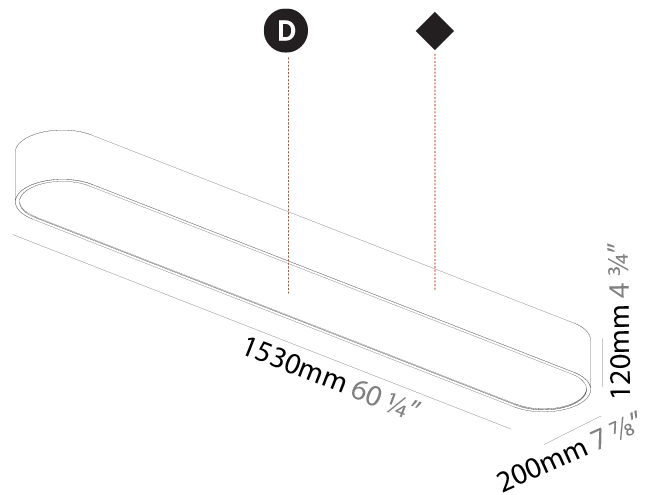

1. To build a product code in our configurator select the specify button on the base model # product page
2. To build a manual product code on this datasheet choose from the options listed below in blue font and add the suffix to the base model #

GENERAL

Series: Smoothy
Subseries: Smoothline
Brand: Prolicht
Division: Architectural
Mounting Type: Surface
Mounting Location: Ceiling
Subcategory: Ambient

PHYSICAL

Shape: Oval
Length (mm): 1530
Length (in): 60 1/4
Width (mm): 200
Width (in): 7 7/8
Height (mm): 120
Height (in): 4 3/4
Light Distribution: Direct
Diffuser: PMMA - Opal or Micro-Prism
Fixture Finish: SSR / BKV / CWI / CRY / HAB / UFT / ITA / RUA / FTG / MYG / LOD / PUS / FRO / FUP / KIA / POP / BLS / SPG / MEY / GOH / GUM / CHC / COM / ABZ / JAG / OBR / MOS / ROR
Fixture Material: Extruded Aluminum / Steel

ELECTRICAL

Lamp Type: LED (Zhaga Standard)
Input Wattage (W): 52
Total Output Wattage (W): 45
Dimming: Tri-Mode (Non-Dimming and Phase Dimming (120Vac only) and 0-10V Dimming)
Driver Included: Yes
Driver Location: Integrated
Driver Type: Constant Current - Universal
Driver Class: Class 2
Input Voltage (V): 120 - 277
Constant Current (mA): 500

LED

Color Temperature (°K): 3000 / 3500 / 4000
Max. Delivered Lumen (lm): 3650 / 3930 / 4010
CRI: >80 CRI
Lamp Life (hrs): 50000

OPTICAL

RATINGS AND CERTIFICATIONS

Certified By: Certified for North American Standards
IP rating: IP20