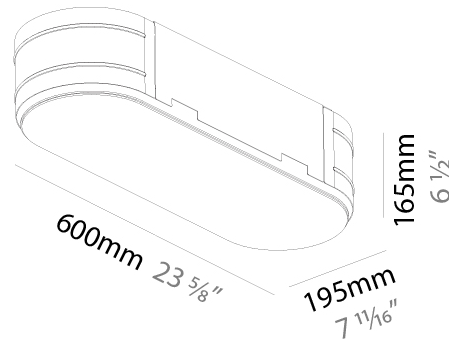

GENERAL

Series: Smoothy
 Subseries: Smoothline
 Brand: Prolicht
 Division: Architectural
 Mounting Type: Suspension
 Mounting Location: Ceiling
 Subcategory: Profile

PHYSICAL

Shape: Oblong
 Length (mm): 1530
 Length (in): 60 1/4
 Width (mm): 200
 Width (in): 7 7/8
 Height (mm): 120
 Height (in): 4 3/4
 Max. Overall Height (mm): 2120
 Max. Overall Height (in): 82 1/2
 Light Distribution: Direct
 Weight (kg): 10.765
 Weight (lbs): 23.73
 Diffuser: PMMA - Opal or Micro-Prism
 Fixture Finish: SSR / BKV / CWI / CRY / HAB / UFT / ITA / RUA / FTG / MYG / LOD / PUS / FRO / FUP / KIA / POP / BLS / SPG / MEY / GOH / GUM / CHC / COM / ABZ / JAG / OBR / MOS / ROR
 Fixture Material: Extruded Aluminum / Steel
 Cable Details: 2000mm / 78 3/4"

GENERAL

Series: Smoothy
Subseries: Smoothline
Brand: Prolicht
Division: Architectural
Mounting Type: Trimless
Mounting Location: Ceiling
Subcategory: Ambient

PHYSICAL

Shape: Oval
Length (mm): 600
Length (in): 23 5/8
Width (mm): 195
Width (in): 7 11/16
Depth (mm): 165
Depth (in): 6 1/2
Ceiling Thickness (mm): 10 / 12.5 / 15 / 25 / 30
Ceiling Thickness (in): 3/8 or 1/2 or 9/16 or 1 or 1 3/16
Min. Recessing Depth (mm): 180
Min. Recessing Depth (in): 7 1/16
Light Distribution: Direct
Weight (kg): 3.8
Weight (lbs): 7.6
Diffuser: PMMA - Opal
Fixture Material: Extruded Aluminum / Steel
Cut-out Measurements: 635mm / 25" x 230mm / 9 1/16"
Upon Request: Unique Sizes Unique Ceiling Thickness Unique Mounting Depth Spot Inserts

OPTICAL

RATINGS AND CERTIFICATIONS

Certified By: Certified for North American Standards
IP rating: IP20

PROJECT
TYPE
SPECIFIER
QUANTITY
DATE

635mm x 230mm
25" x 9 1/16"

10 | 12 1/2 | 15 | 25 | 30mm
3/8" | 1/2" | 9/16" | 1" | 3/16"